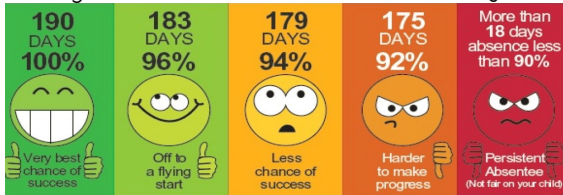

Dear Pupils, Parents, Carers and Friends,

Holidays in Term Time

As we communicated in the Summer Term and earlier this term, from August 2024 there are new rules for penalty notices for poor school attendance and holidays. Each school now has an Attendance Officer from the local authority monitoring attendance, and there is a new system of increased fines. **Holidays cannot be authorised by law.** The government expects all children to achieve attendance above 96% as any lower than that means less chance of success.